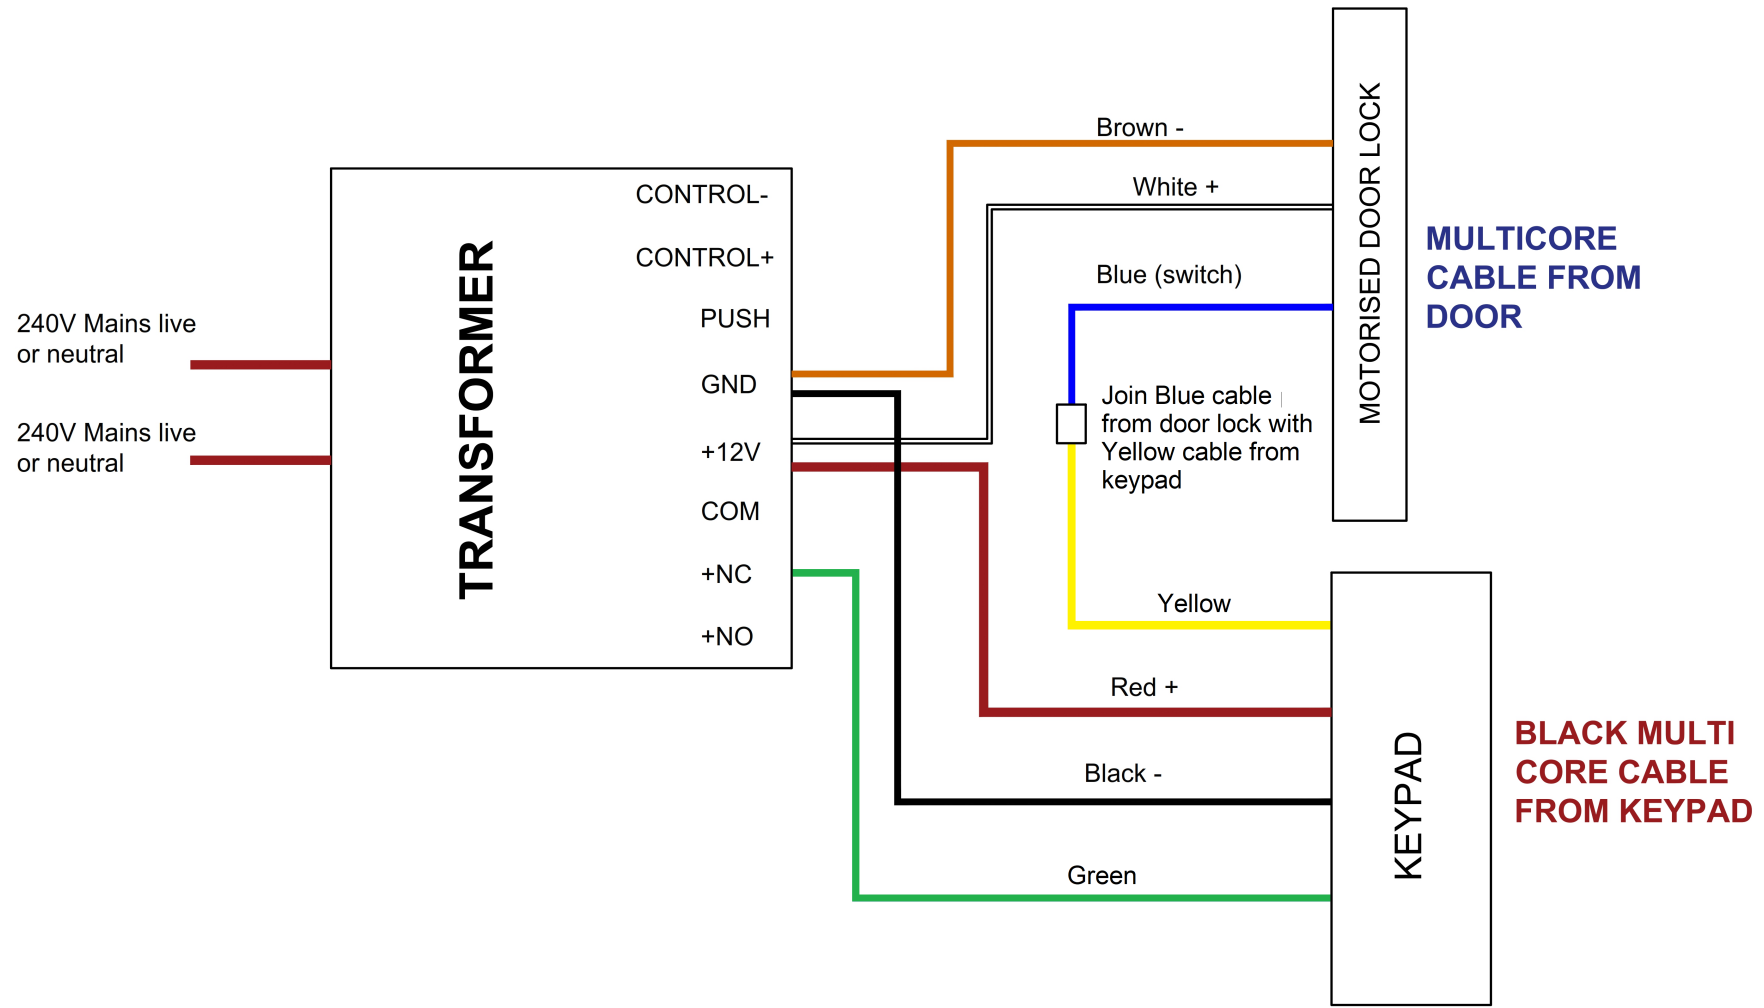

NORTH

DRAWING:
 ES2050 WIFI Keypad with
 multi core cable motorised
 lock - Blue common switch

Accessory:

DATE: 28/08/2023	SCALE: NST
SIGNATURE:	