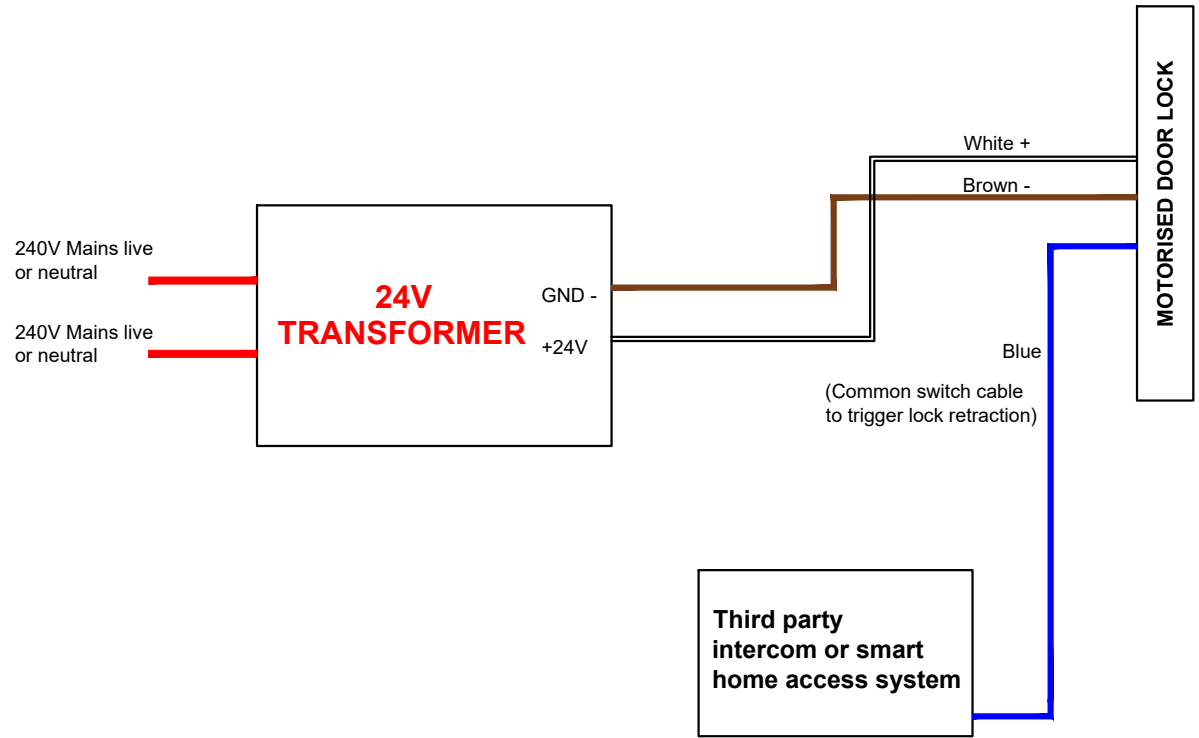

NORTH

DRAWING:
ES1200-ES1760-ES1950
MOTORISED LOCK
CONNECTION

Accessory:

DATE: 29/09/2023	SCALE: 1:1
SIGNATURE:	