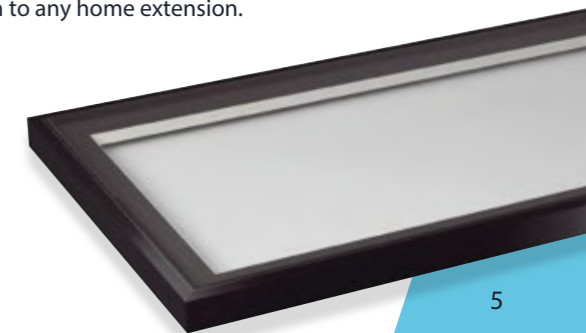

Minimal Sightlines

The minimalistic contemporary external design with flush glazing gives a sleek, modern appearance and is a stunning addition to any home extension.