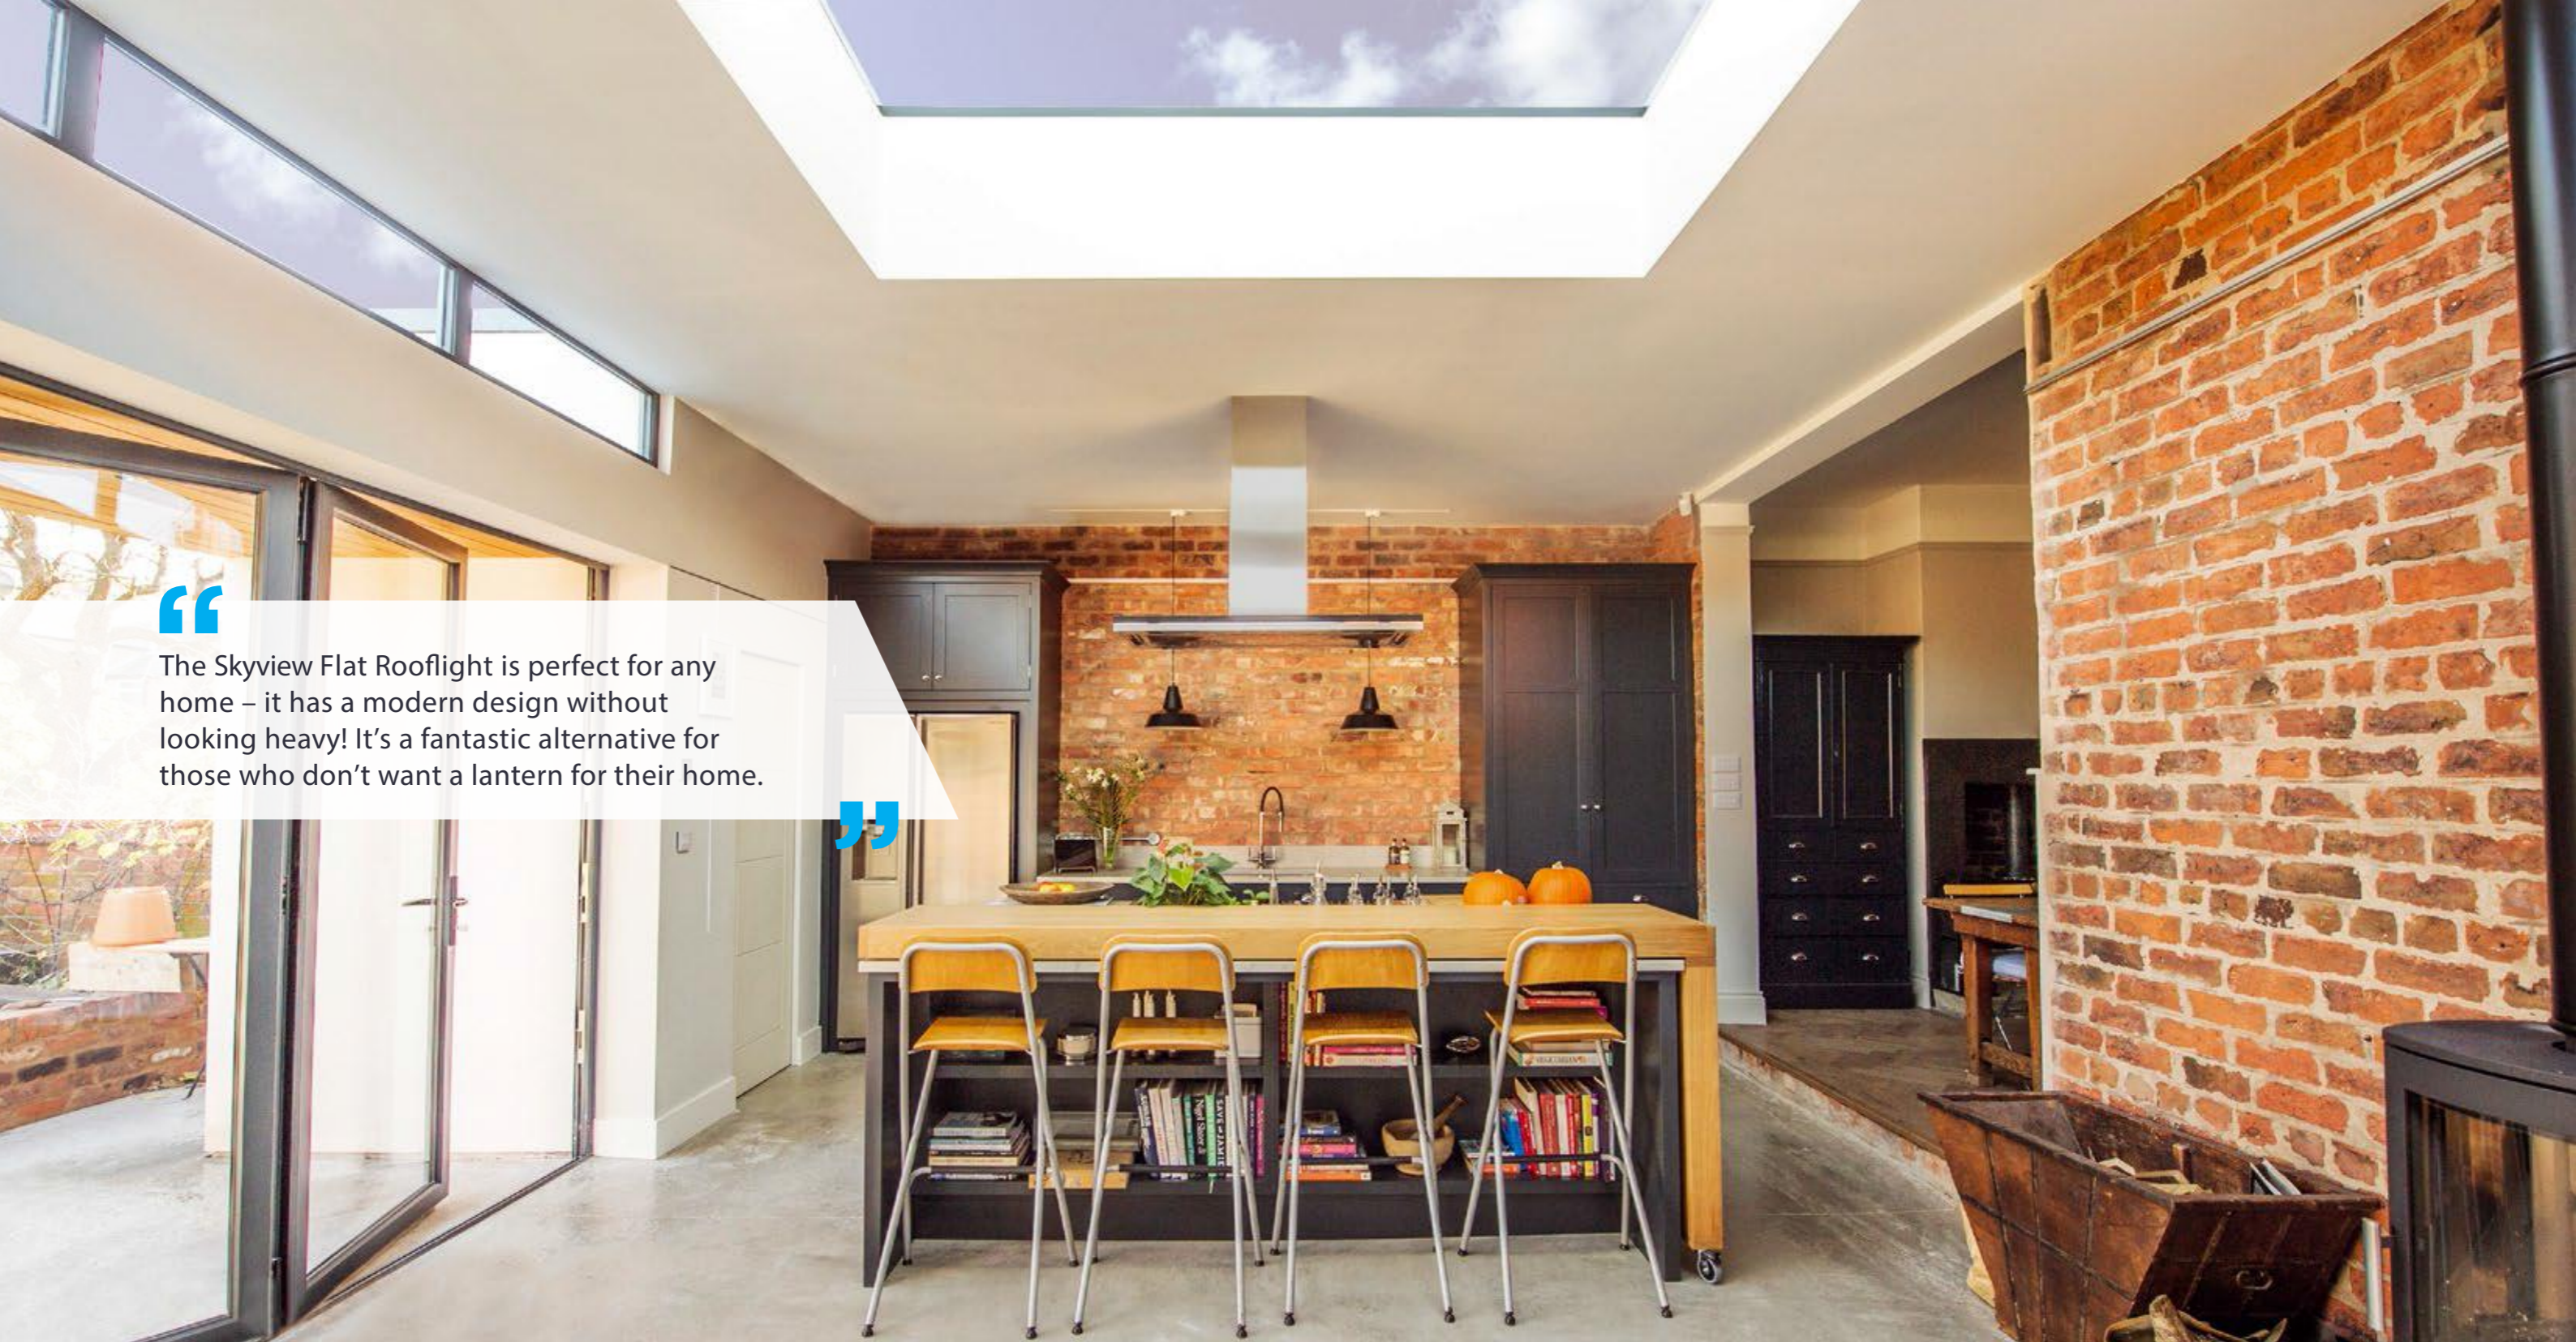

With unrivalled looks and thermal performance, the Skyview Flat Rooflight is the ultimate glazed flat rooflight designed to throw maximum light into any home.

The Skyview Flat Rooflight brings stylish ambience to a home and its minimalistic roof frame ensures that it suits any style property.

Thanks to the Skyview Flat Rooflight's unique structural design, it is not only the best looking flat rooflight but one of the best double glazed thermal performing flat rooflight on the market.

The Skyview Flat Rooflight is perfect for any home – it has a modern design without looking heavy! It's a fantastic alternative for those who don't want a lantern for their home.

Maximum Light

The unique aluminium external and internal capping and bespoke structural PVCu internal core make the Skyview Flat Rooflight the ultimate glazed flat rooflight.

Sitting flush with the internal plaster line, the fixed flat rooflight appears frameless from the interior of the home, creating the illusion of an open roof space.

Minimal Sightlines

The minimalistic contemporary external design with flush glazing gives a sleek, modern appearance and is a stunning addition to any home extension.

NO BARS MORE STARS

TECHNICAL SPECIFICATION