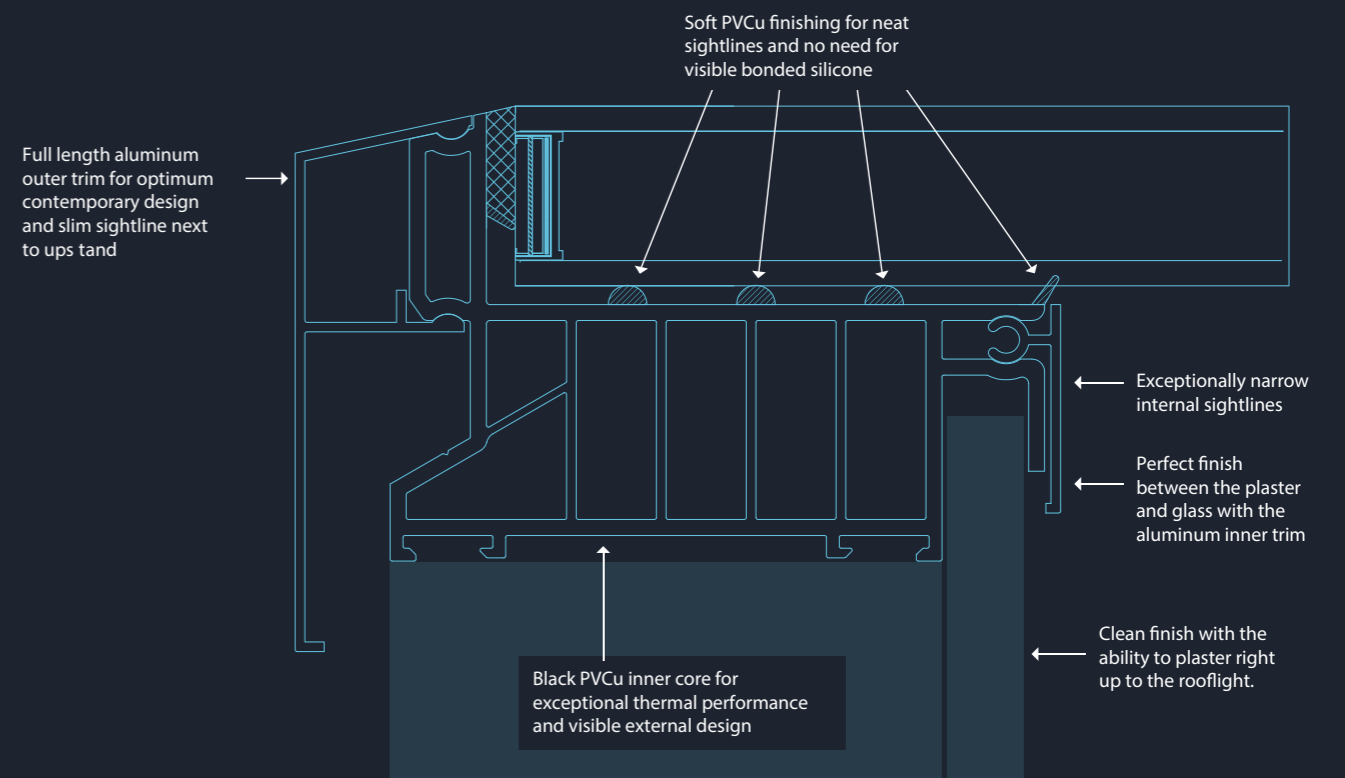

Maximum Light

The unique aluminium external and internal capping and bespoke structural PVCu internal core make the Skyview Flat Rooflight the ultimate glazed flat rooflight.

Sitting flush with the internal plaster line, the fixed flat rooflight appears frameless from the interior of the home, creating the illusion of an open roof space.

Minimal Sightlines

The minimalistic contemporary external design with flush glazing gives a sleek, modern appearance and is a stunning addition to any home extension.

NO BARS MORE STARS

TECHNICAL SPECIFICATION

Available in white, grey, black, grey on white and black on white as well as special RAL colours.

Available colours:

Low Maintenance

All Skyview Flat Rooflights come with Active Neutral self-cleaning glass as standard, helping you to keep your Flat Rooflight looking cleaner for longer. Solar control and low-e coatings along with an argon gas-filled cavity controls the amount of visible light, UV and heat that passes through the glass.